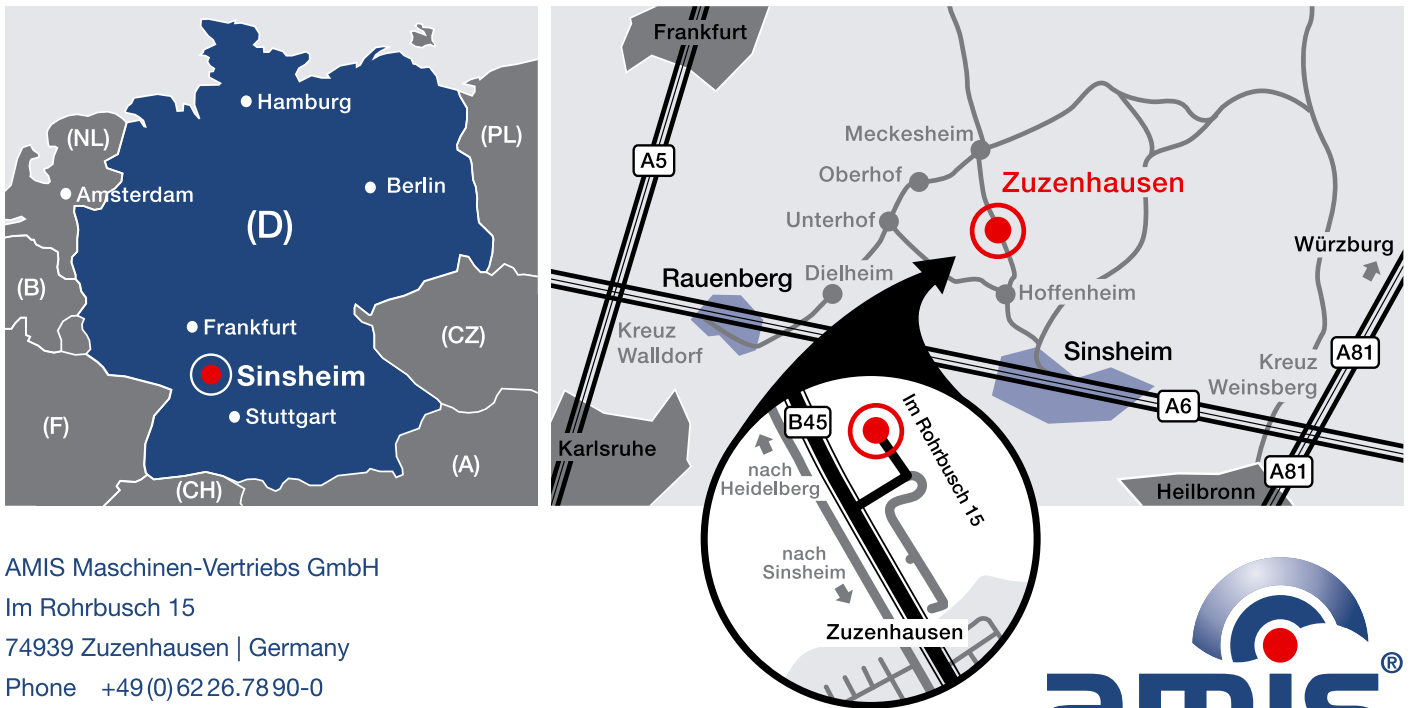

ANFAHRT | HOW TO FIND US

AMIS Maschinen-Vertriebs GmbH
Im Rohrbusch 15
74939 Zuzenhausen | Germany
Phone +49(0)62 26.78 90-0
Fax +49(0)62 26.78 90-222
700 No. +49(0)700.AMIS GMBH
info@amis-gmbh.de